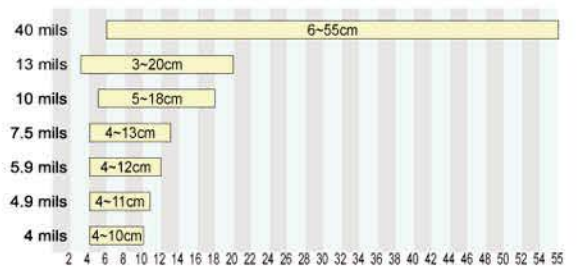

ET-BT-3800 Scan Zone (Based on 90% code 39 barcode)