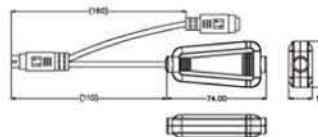

BT-4500-X Extra Long Range CCD scanner series

- K = keyboard wedge
- R = RS-232
- U = USB

BT-3800-X Laser scanner series

- K = keyboard wedge
- R = RS-232
- U = USB

ET-BT-4500 Scan Zone (Based on 90% code 39 barcode)

ET-BT-3800 Scan Zone (Based on 90% code 39 barcode)

DIMENSIONS (mm)

Keyboard wedge receiver

USB receiver

RS-232 receiver

128-2 Adesso Drive
Vaughan, ON L4K 3C3
Tel: 905-738-8428
Fax: 905-738-1004
Toll Free: 1-877-738-8428
sales@elitedigitalsolutions.com
www.elitedigitalsolutions.com