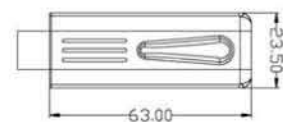

BT-4500-X Extra Long Range CCD scanner series

- K = keyboard wedge
- R = RS-232
- U = USB

BT-3800-X Laser scanner series

- K = keyboard wedge
- R = RS-232
- U = USB

ET-BT-4500 Scan Zone (Based on 90% code 39 barcode)

ET-BT-3800 Scan Zone (Based on 90% code 39 barcode)

DIMENSIONS (mm)

Keyboard wedge receiver

USB receiver

RS-232 receiver

128-2 Adesso Drive
Vaughan, ON L4K 3C3
Tel: 905-738-8428
Fax: 905-738-1004
Toll Free: 1-877-738-8428
sales@elitedigitalsolutions.com
www.elitedigitalsolutions.com