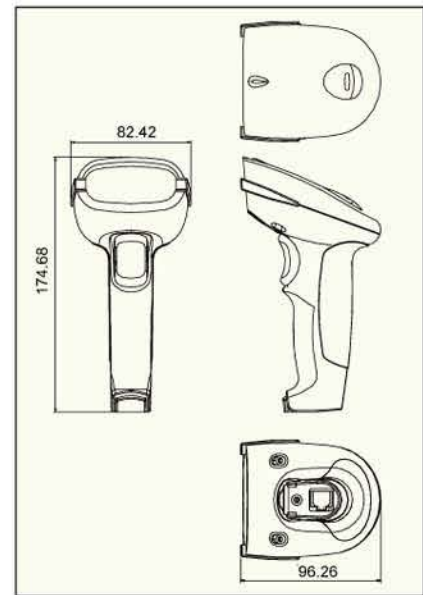

SPECIFICATIONS

Operation

Nominal Scan Rate	100 scans/sec.
Wavelength	660nm ±10nm for CCD model 670nm ±10nm for laser model
Maximum Pitch	± 65 degrees
Minimum Skew	± 50 degrees
Minimum Bar Width	4 mil
Scan Patten	Single scan line
System Interfaces	Keyboard wedge or RS-232 or USB
Indicators	Buzzer and LEDs
Buffer Capacity	192KB offers 15,000 EAN 13 labels storage
RF Standard	Bluetooth R 1.1 (SPP Profile)
RF Frequency	Band 2.4-2.4835GHZ unlicensed ISM band
Working Distance	Max. 50m, possibly over 70m in open space environment
Readable Bar Code Symbologies	RSS Codes, EAN, UPC, I 2 of 5, Codabar, Code 39, Code 128, China Postage, Code 93, Code 11, MSI-Plessy, Code 4

BT-4500-X Extra Long Range CCD scanner series

- K = keyboard wedge
- R = RS-232
- U = USB

BT-3800-X Laser scanner series

- K = keyboard wedge
- R = RS-232
- U = USB

ET-BT-4500 Scan Zone (Based on 90% code 39 barcode)

ET-BT-3800 Scan Zone (Based on 90% code 39 barcode)

DIMENSIONS (mm)

Keyboard wedge receiver

USB receiver

RS-232 receiver

128-2 Adesso Drive
Vaughan, ON L4K 3C3
Tel: 905-738-8428
Fax: 905-738-1004
Toll Free: 1-877-738-8428
sales@elitedigitalsolutions.com
www.elitedigitalsolutions.com