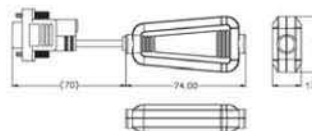

BT-4500-X Extra Long Range CCD scanner series

- K = keyboard wedge
- R = RS-232
- U = USB

BT-3800-X Laser scanner series

- K = keyboard wedge
- R = RS-232
- U = USB

ET-BT-4500 Scan Zone (Based on 90% code 39 barcode)

ET-BT-3800 Scan Zone (Based on 90% code 39 barcode)

DIMENSIONS (mm)

Keyboard wedge receiver

USB receiver

RS-232 receiver

128-2 Adesso Drive
Vaughan, ON L4K 3C3
Tel: 905-738-8428
Fax: 905-738-1004
Toll Free: 1-877-738-8428
sales@elitedigitalsolutions.com
www.elitedigitalsolutions.com