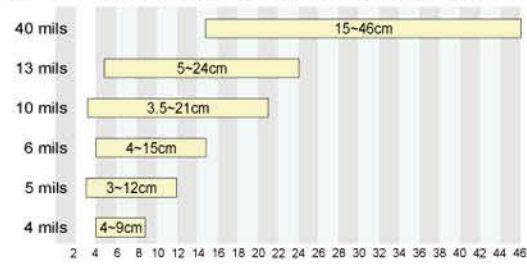

Electrical

Input Voltage	Scanner: +5VDC ±5% Receiver: +5VDC ±5%
Power Consumption (CCD model)	Scanner operating with Bluetooth on: 190mA Scanner operating with Bluetooth off: 160mA Scanner sleep with Bluetooth on: 30mA Scanner sleep with Bluetooth off: 2mA
Power Consumption (Laser model)	Scanner operating with Bluetooth on: 160mA Scanner operating with Bluetooth off: 130mA Scanner sleep with Bluetooth on: 30mA Scanner sleep with Bluetooth off: 2mA

Battery

Battery Type	Lithium-ion
Battery Capacity	1100mAh good for 40,000 scans per recharge
Charge	By USB power retrieving cable or external power adapter
Time of Charge	About 4 hours

Operating Environment

Operating Temperature	0°C to 40°C (32°F~104°F)
Storage Temperature	-20°C to 65°C (-8°F~149°F)
Relative Humidity	5% to 95% noncondensing
EMI Emission	FCC class A
Ambient Light	3,000 to 8,000 lux

Model Number

BT-4500-X Extra Long Range CCD scanner series

- ---- K = keyboard wedge
- ---- R = RS-232
- ---- U = USB

BT-3800-X Laser scanner series

- ---- K = keyboard wedge
- ---- R = RS-232
- ---- U = USB

ET-BT-4500 Scan Zone (Based on 90% code 39 barcode)